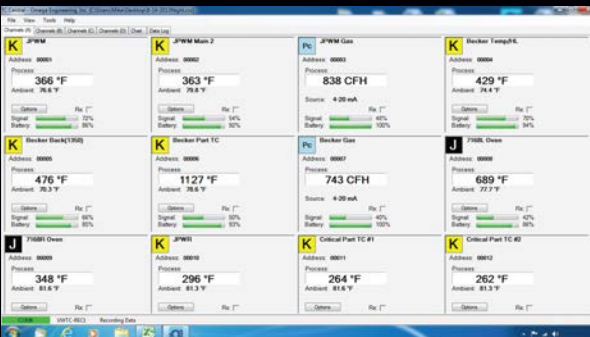

Touch Screen Monitoring

Our ovens are all monitored utilizing touch screen technology which provides wireless digital cycle recording in real time.